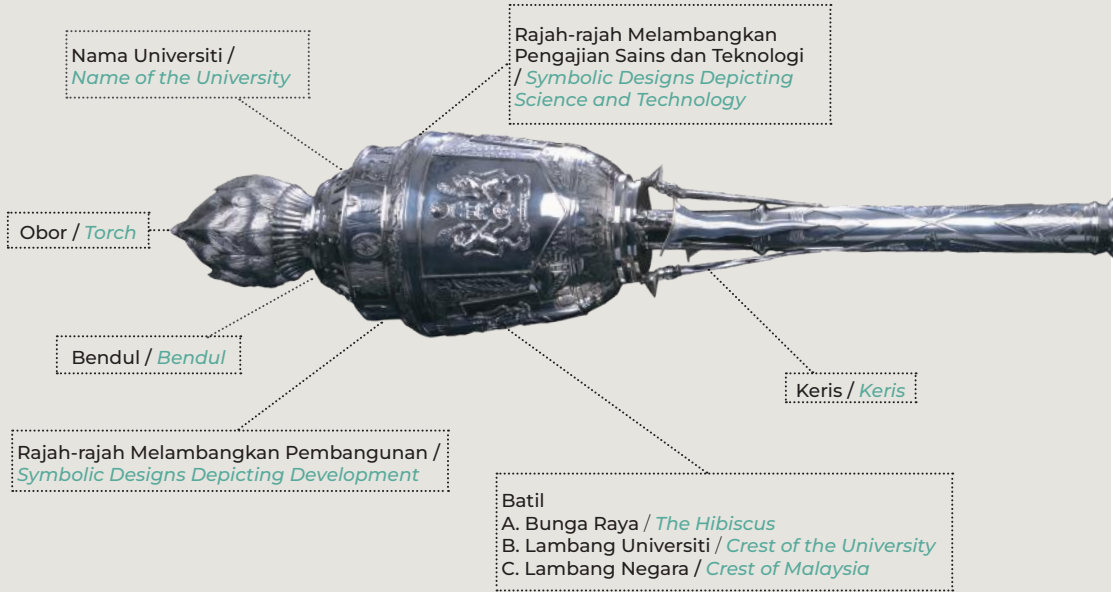

COKMAR THE MACE

COKMAR UNIVERSITI

COKMAR, lambang kebesaran Universiti Sains Malaysia, adalah limpah kurnia Duli Yang Maha Mulia Seri Paduka Baginda Yang di-Pertuan Agong pada 8 Jun 1972, bersempena dengan Istiadat Perisytiharan Pelantikan Canselor Pertama Universiti Sains Malaysia, Duli Yang Maha Mulia Tuanku Syed Putra Ibni Al Marhum Syed Hassan Jamalullail, D.K., S.S.P.J., D.K.M., D.M.N., S.M.N., S.P.M.P., D.K.(Selangor), D.K.(Kelantan), D.K.(Brunei), S.P.D.K. (Sabah), D.P.(Sarawak), D.P.S.S. (Sarawak), D.K.Kedah, D.K.(Pahang), D.K.(Negeri Sembilan), D.K.(Johor), D.K.(Perak), D.K.(Terengganu), D.K.M.B.(Brunei), Hon. LL.D. (U.S.M.), di Upacara Konvokesyen yang pertama yang telah diadakan pada 10 Jun 1972. Cokmar ini direkabentuk oleh Encik Ibrahim bin Ismail, A.M.N., S.M.K., seorang tukang perak yang mahir dan berpengalaman di Kota Bharu, Kelantan. Cokmar tersebut diperbuat daripada perak tulen dari Kelantan dan panjangnya ialah 1.4 meter dan beratnya 14.5 kilogram. Cokmar ini biasanya digunakan di majlis-majlis rasmi Universiti seperti Upacara Konvokesyen dan majlis-majlis khas, di mana Canselor Universiti menjadi Pengerusinya. Cokmar ini menandakan kebesaran kuasa Canselor sebagai Ketua Universiti. Obor yang terdapat pada cokmar melambangkan peranan Universiti dalam usahanya mencari ilmu serta mengumpul, memaju dan menyebarkan ilmu pengetahuan yang sentiasa bersemarak. Ia diletakkan di atas bendul empat tingkat untuk menunjukkan tahap pengajian. Di bawah obor, tertulis nama Universiti diikuti dengan lambang 13 buah negeri dalam Malaysia.

Pada batil itu, diukir lambang negara Malaysia dan lambang Universiti, diselang dengan ukiran bunga raya (bunga kebangsaan), yang juga menghiasi bahagian atas batil itu menandakan Universiti ini adalah sebuah universiti kebangsaan. Di bahagian bawahnya pula, terukir rajah-rajah menggambarkan unsur pembangunan serta rancangan pengajian Universiti yang berteraskan sains dan teknologi.

Batil itu disokong oleh empat bilah keris terhunus ibarat kepahlawanan dan keteguhan negara sambil menunjukkan lambang adat dan kebudayaan Melayu dan alat kebesaran serta kuasa Raja-Raja. Pada batang cokmar itu, terlukis gambar berbagai daun-daunan yang menandakan sumber hasil negara dan ekonomi Malaysia yang bercorak pertanian. Di samping itu, didapati juga ukiran alat-alat kompas, jangkasudut, rajah segitiga dan roda yang membayangkan beberapa rancangan dan peranan Universiti Sains Malaysia menerusi pengajaran, penyelidikan, perkhidmatan dalam lapangan pendidikan dan saintifik. Topi mahasiswa menandakan peranan utama Universiti untuk mengeluarkan tenaga manusia untuk negaranya.