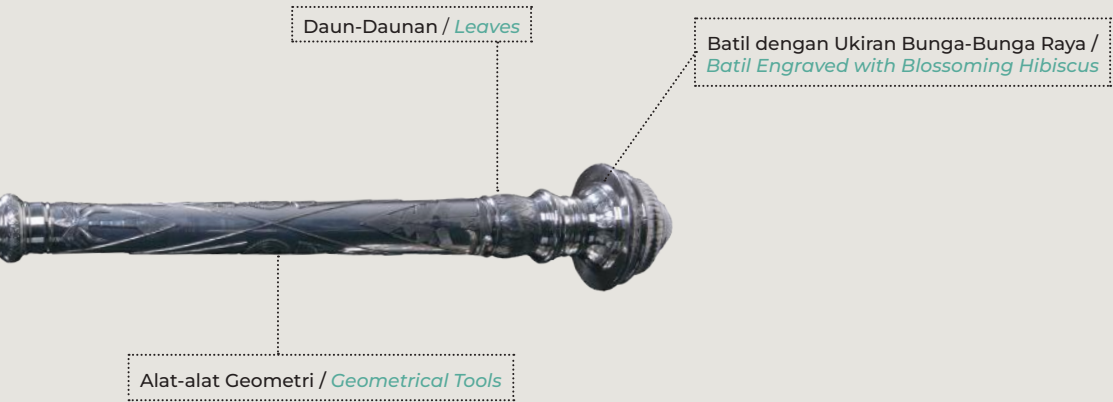

THE MACE OF THE UNIVERSITY

The silver mace, USM's symbol of authority, was presented by the King to the Minister of Education on 8 June 1972. It was then handed over to the Raja of Perlis, Duli Yang Maha Mulia Tuanku Syed Putra Ibni Al-Marhum Syed Hassan Jamalullail, D.K. S.S.P.J., D.K.M., D.M.N., S.M.N., S.P.M.P., D.K. (Selangor), D.K. (Kelantan), D.K. (Brunei), S.P.D.K. (Sabah), D.P. (Sarawak), D.P.S.S. (Sarawak), D.K. (Kedah), D.K. (Pahang), D.K. (Negeri Sembilan), D.K. (Johor), D.K. (Perak), D.K. (Terengganu), D.K.M.B. (Brunei), Hon. L.L.D. (U.S.M.), on his appointment as the first Chancellor of the University at its first convocation on 10 June 1972. The mace was designed by Mr. Ibrahim bin Ismail, A.M.N., S.M.K., a skilled and experienced silversmith in Kota Bharu, Kelantan. It is made of pure Kelantanese silver and is 1.4 m in length and 14.5 kg in weight. Decorated and carved with symbolic features, the mace is used during formal ceremonies presided over by the Chancellor, such as the Convocation ceremony. The mace signifies the authority of the Chancellor as the head of the University. The resplendent torch symbolises the University's unstinting quest for knowledge and truth. The torch is placed above a four level crossbeam to signify the level of study. The university's name is inscribed at the base of the torch and directly beneath it are the names of the thirteen states of Malaysia.

The bowl is boldly adorned with the crests of Malaysia and the University and a hibiscus (the national flower) illustrating USM as one of the national universities in the country. The base of the bowl is also adorned with symbolic designs depicting development and the courses of study at the university with special emphasis on science and technology.

Below the bowl are four unsheathed 'keris' symbolising courage, national stability, the Malaysian culture and the traditional sovereignty of royalty. The staff of the mace is carved with leaves which symbolise the economic resources of the nation. The compasses, squares, triangles and wheels serve as emblems that symbolically depict the University's role in the promotion of science and technology through teaching, research and the relevant services. The mortar board signifies the main aim of the University in producing the high-level manpower for the nation.

The base of the mace is engraved with a blooming hibiscus which symbolically highlights the symbiotic relationship between the University and the nation. It also signifies the University's unrelenting quest for knowledge and truth.